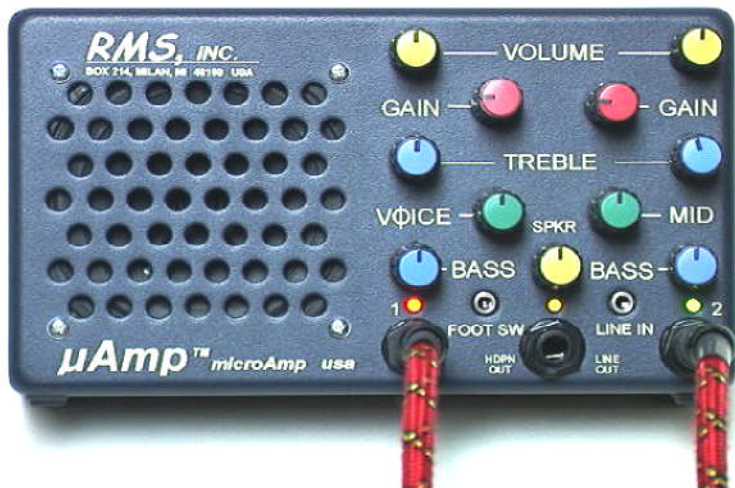

microAmp®... worlds finest small guitar amp  
studio quality direct box  
[www.rms-inc-usa.com](http://www.rms-inc-usa.com)

- 2 watts RMS, external speaker output**
- Low noise, studio quality design... no cheap parts**
- Low Power battery design, batteries included**
- 2 channels, foot switch included**
- Outrageous distortion/overdrive effect on voicer channel**
- Stereo: line input and headphone/line output**
- Lush analog reverb, on/off footswitch included**
- External power input, ac adapter included**
- Rugged die-cast aluminum case, epoxy lettering**
- Ez to maintain, 4 plug-in circuit board design**
- Full servicing documentation to registered owners**
- Lifetime Limited Warranty, transferrable**
- Limited availability, allow ordering time**
- One week return privilege for trial**